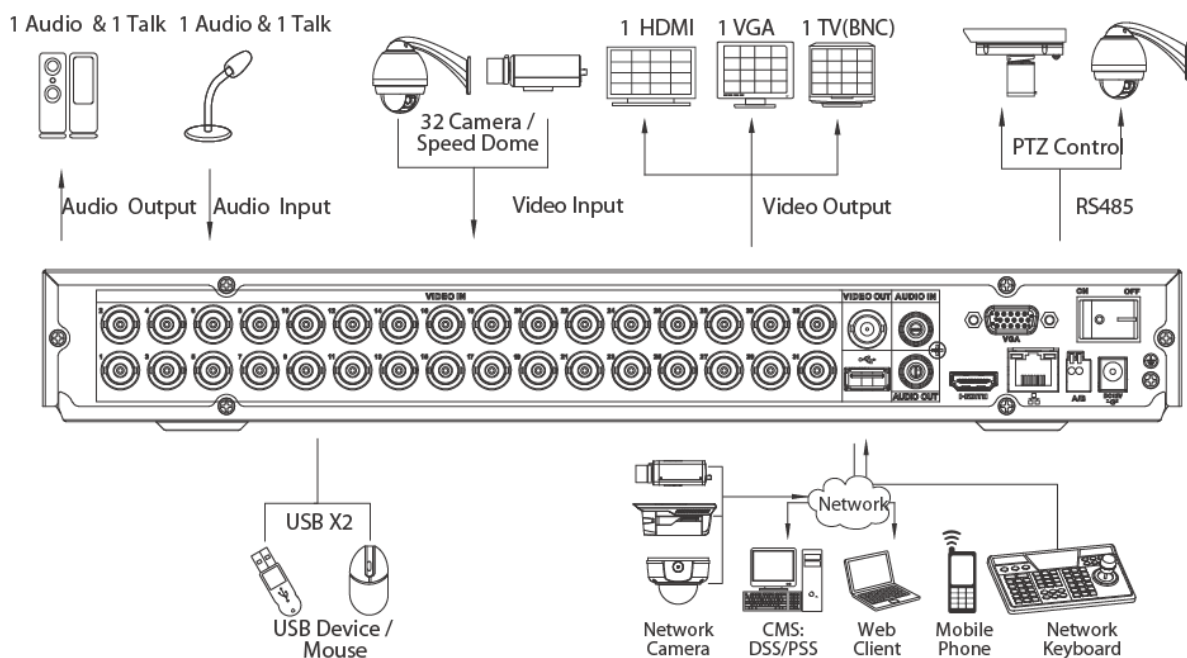

DH-HCVR4224/4232AN-S2

Ethernet	RJ-45 port (10/100M/1000M)
Network Functions	HTTP, IPv4/IPv6, TCP/IP, UPNP, RTSP, UDP, SMTP, NTP, DHCP, DNS, PPPOE, DDNS, FTP, IP Filter, SNMP, P2P
Max. User Access	128 users
Smart Phone	iPhone, iPad, Android, Windows Phone
Storage	
Internal HDD	2 SATA ports, up to 8TB
Auxiliary Interface	
USB Interface	2 ports(1 Rear), USB2.0
RS485	1 port, For PTZ control
General	
Power Supply	DC12V/5A
Power Consumption	15W(without HDD)
Working Environment	-10°C ~ +55°C / 10%~90%RH / 86~106kpa
Dimension(W×D×H)	1U, 375mm×285mm×55mm
Weight	2.35KG(without HDD)

System Connection

*Takes HCVR4232AN-S2 as an example

Dahua Technology Co., Ltd.

1199' BinAn Road, Binjiang District, Hangzhou, China

Tel: +86-571-87688883

Fax: +86-571-87688815

Email: overseas@dahuatech.com

www.dahuatech.com

*Design and specifications are subject to change without notice.